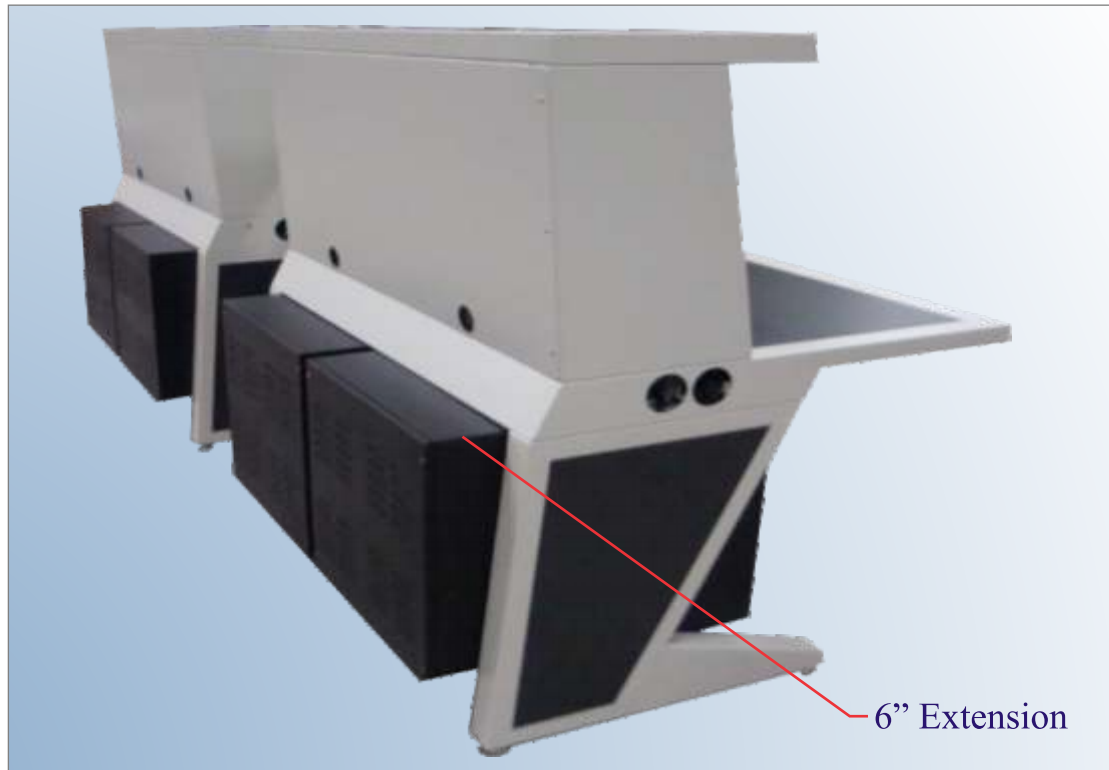

We now have 16 inch deep cabinet extensions available

www.imagevisionconsoles.com

Cabinet Extensions to Accommodate Large Operator Console Equipment

Cabinet Extensions are available in 3in., 6in. (above) & 12in. depths; only Louvered Rear Panels are available on Cabinet Extensions; not Rear Doors

Cabinet Extensions
Can Have
Louvered Rear
Panels Only;
No Doors

12" Extension

2-Tier
Shallow Turret
for Phones
& Controls

3" Extension

Standard operator console cabinet depth is 20in.; consoles above have 3 & 12in. Extensions; 32in. max. depth