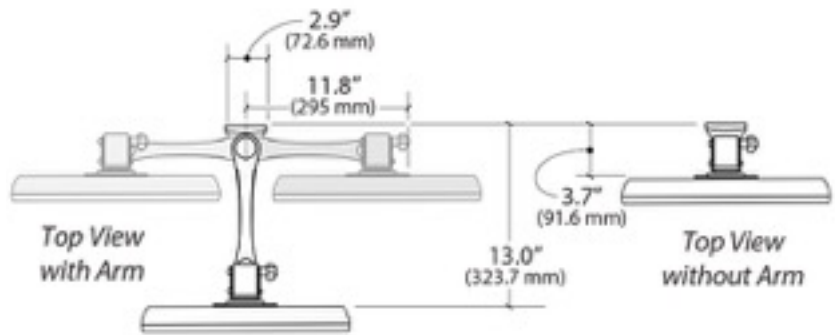

HD Wall Mount

Mounting Plate Hole Pattern

Wall Mounting Hole pattern

Range of Motion

M-006, rev. 09/11/09
www.ergotron.com