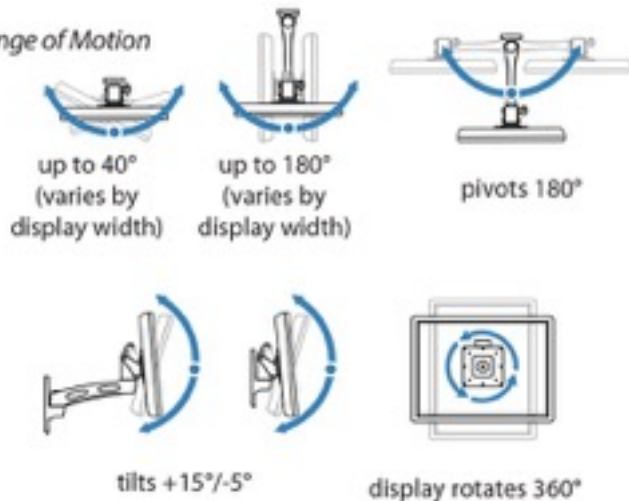

HD Wall Mount

Mounting Plate Hole Pattern

Wall Mounting Hole pattern

Range of Motion

M-006, rev. 09/11/09
www.ergotron.com