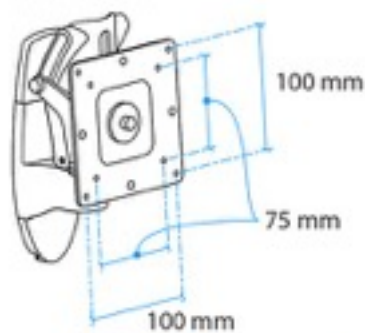

HD Wall Mount

Mounting Plate Hole Pattern

Wall Mounting Hole pattern

Range of Motion

M-006, rev. 09/11/09
www.ergotron.com