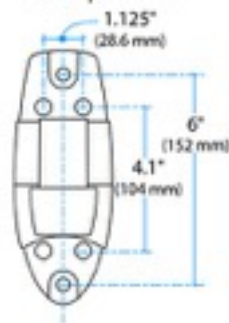

HD Wall Mount

Mounting Plate Hole Pattern

Wall Mounting Hole pattern

Range of Motion

M-006, rev. 09/11/09
www.ergotron.com