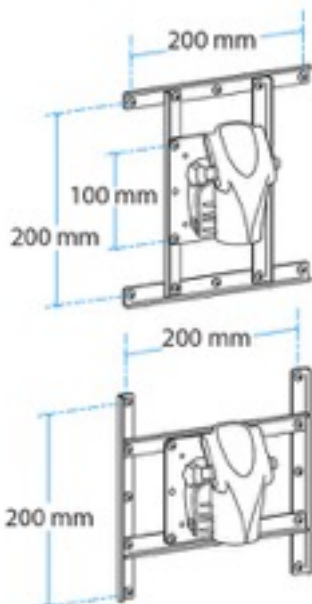

HD Wall Mount

Mounting Plate Hole Pattern

Wall Mounting Hole pattern

Range of Motion

M-006, rev. 09/11/09
www.ergotron.com